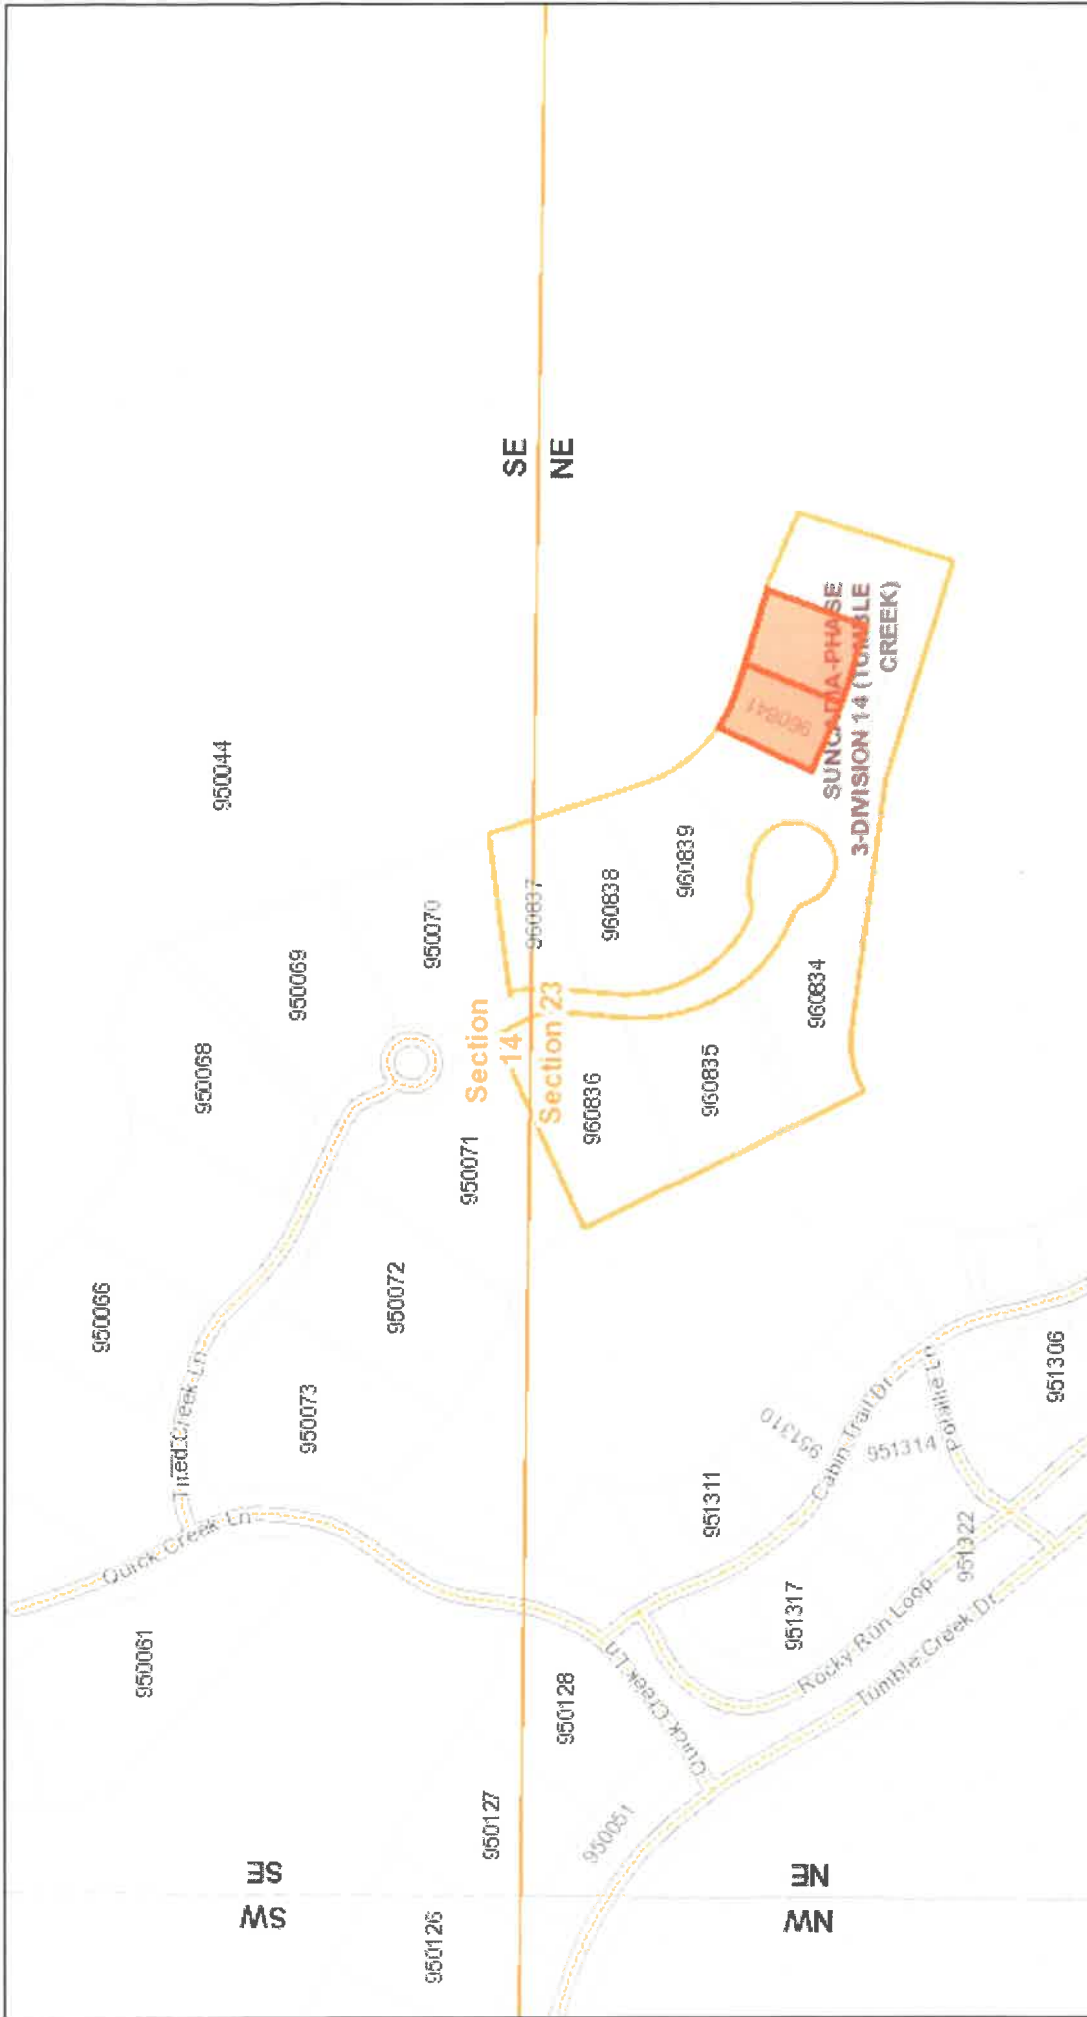

# Kittitas County COMPAS Map

**RECEIVED**  
 NOV 13 2019  
 Kittitas Co. CDS

1 inch = 376 feet  
 Relative Scale 1:4,514

**Disclaimer:**  
 Kittitas County makes every effort to produce and publish the most current and accurate information possible. No warranties, expressed or implied, are provided for the data, its use, or its interpretation. Kittitas County does not guarantee the accuracy of the material contained herein and is not responsible for any use, misuse or representations by others regarding this information or its derivatives.